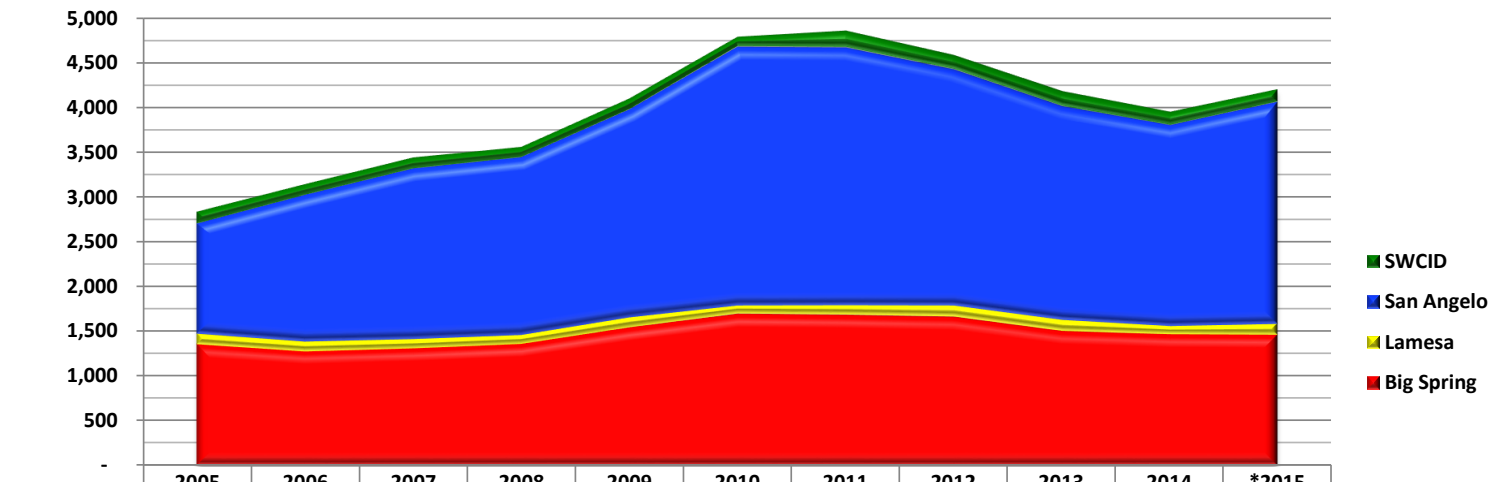

Fall Contact Hours General Studies/Career Technical Education

Fall Enrollment General Studies/Career Technical Education by Campus

■ SWCID	129	116	120	113	115	103	181	154	163	145	136
■ San Angelo	1,228	1,635	1,903	1,984	2,321	2,887	2,873	2,634	2,384	2,243	2,476
■ Lamesa	122	114	108	104	121	103	117	136	132	98	131
■ Big Spring	1,358	1,280	1,313	1,362	1,542	1,691	1,681	1,659	1,503	1,467	1,459