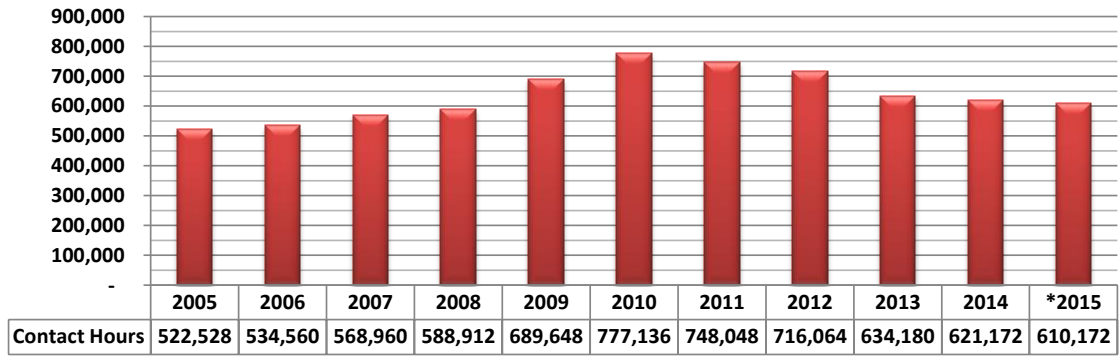

Fall Contact Hours General Studies/Career Technical Education

Fall Enrollment General Studies/Career Technical Education by Campus

■ SWCID	129	116	120	113	115	103	181	154	163	145	136
■ San Angelo	1,228	1,635	1,903	1,984	2,321	2,887	2,873	2,634	2,384	2,243	2,476
■ Lamesa	122	114	108	104	121	103	117	136	132	98	131
■ Big Spring	1,358	1,280	1,313	1,362	1,542	1,691	1,681	1,659	1,503	1,467	1,459